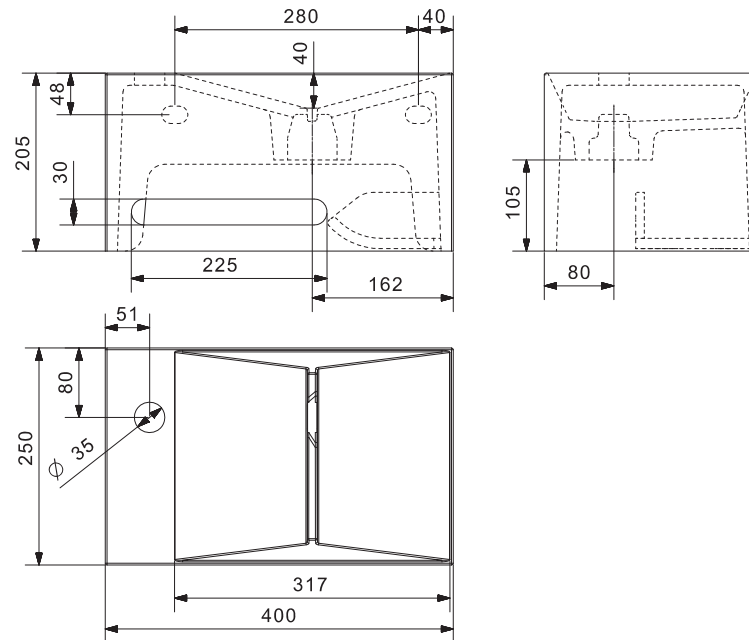

split

488-0402-91 / split 25R

eumar
www.eumar.ee/190

Price is for base-model and does not include functional openings, accessories and customizations. / Der Preis bezieht sich ausschließlich auf das Standard Modell. Nicht beinhaltet sind Öffnungen, Zubehörteile und Maßanfertigungen / *Prix indiqués pour les modèles de base, n'inclus pas les options, ouvertures, accessoires ni adaptations.*

All drawings contain necessary measurements, which are subject to standard tolerances. They are stated in mm and are non-binding. Exact measurements, in particular of customized products, can only be taken from the finished product. Information about tolerances can be found in our General Terms and Conditions (GTC) - www.eumar.ee/gtc In the interests of technical progress we reserve the right to introduce technical modifications.